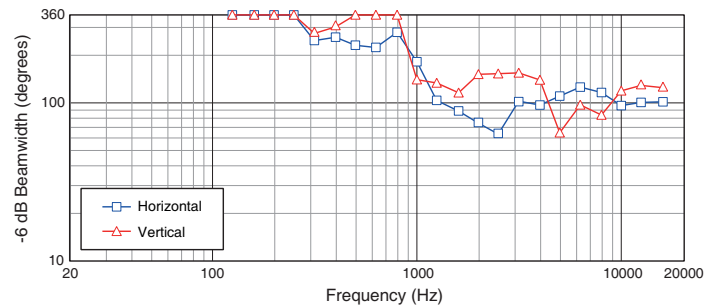

Pasión 6F

Passive 6.5" Full-Range Karaoke Loudspeaker with Front-Facing Port

FLEXIBLE INSTALLATION

As a member of the Pasión Series, which consists of five full-range speakers and a 12" subwoofer, the Pasión 6F provides venue owners flexible configuration options as it can be mixed

and matched with other Pasión speakers. The 6F loudspeaker can also be combined with the Pasión 12SP sub via speaker strut to create a portable solution.

SPECIFICATIONS

SYSTEM TYPE:	6.5", 2-way, bass-reflex
FREQUENCY RANGE (-10 dB)¹:	53 Hz - 17 kHz
FREQUENCY RESPONSE (±3 dB)¹:	75 Hz - 14 kHz
SENSITIVITY (1W@1M)¹:	87 dB
NOMINAL IMPEDANCE:	8 Ohms
MAXIMUM SPL²:	107 dB (113 dB peak)
POWER RATING³: (CONTINUOUS/PROGRAM/PEAK)	100 W/200 W/400 W
COVERAGE PATTERN:	100° × 120° (H × V)

DIMENSIONS (H × W × D):	222 mm × 396 mm × 257 mm 8.7 inch × 15.6 inch × 10.1 inch
NET WEIGHT:	7.5 Kg (16.5 lbs)
LF DRIVER:	1 × 6.5" Woofer
HF DRIVER:	2 × 3" Tweeter
INPUT CONNECTORS:	Spring push type terminal
ENCLOSURE CONSTRUCTION:	Vinyl covered MDF

- 1 Full space (4) conditions
- 2 Calculated maximum SPL based on rated power handling
- 3 IEC standard, pink noise with 6 dB crest factor for 100 hours

FREQUENCY RESPONSE

BEAMWIDTH

DIMENSIONS

DIMENSIONS IN MM [INCH]

HARMAN Professional 8500 Balboa Blvd. Northridge, CA 91329 USA

© 2019 HARMAN International Industries, Incorporated. All rights reserved.
Features, specifications and appearance are subject to change without notice.

www.jblpro.com

Issued: 10/2019