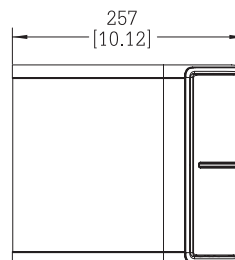

DIMENSIONS (H × W × D):	222 mm × 396 mm × 257 mm 8.7 inch × 15.6 inch × 10.1 inch
NET WEIGHT:	7.5 Kg (16.5 lbs)
LF DRIVER:	1 × 6.5" Woofer
HF DRIVER:	2 × 3" Tweeter
INPUT CONNECTORS:	Spring push type terminal
ENCLOSURE CONSTRUCTION:	Vinyl covered MDF

- 1 Full space (4) conditions
- 2 Calculated maximum SPL based on rated power handling
- 3 IEC standard, pink noise with 6 dB crest factor for 100 hours

FREQUENCY RESPONSE

BEAMWIDTH

DIMENSIONS

DIMENSIONS IN MM [INCH]