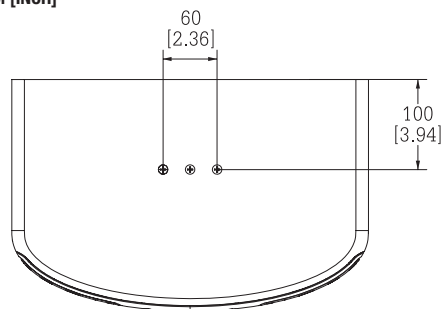

DIMENSIONS (H × W × D):	222 mm × 396 mm × 257 mm 8.7 inch × 15.6 inch × 10.1 inch
NET WEIGHT:	7.5 Kg (16.5 lbs)
LF DRIVER:	1 × 6.5" Woofer
HF DRIVER:	2 × 3" Tweeter
INPUT CONNECTORS:	Spring push type terminal
ENCLOSURE CONSTRUCTION:	Vinyl covered MDF

- 1 Full space (4) conditions
- 2 Calculated maximum SPL based on rated power handling
- 3 IEC standard, pink noise with 6 dB crest factor for 100 hours

FREQUENCY RESPONSE

BEAMWIDTH

DIMENSIONS

DIMENSIONS IN MM [INCH]