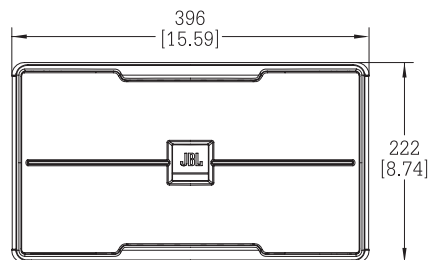

DIMENSIONS (H × W × D):	222 mm × 396 mm × 257 mm 8.7 inch × 15.6 inch × 10.1 inch
NET WEIGHT:	7.5 Kg (16.5 lbs)
LF DRIVER:	1 × 6.5" Woofer
HF DRIVER:	2 × 3" Tweeter
INPUT CONNECTORS:	Spring push type terminal
ENCLOSURE CONSTRUCTION:	Vinyl covered MDF

- 1 Full space (4) conditions
- 2 Calculated maximum SPL based on rated power handling
- 3 IEC standard, pink noise with 6 dB crest factor for 100 hours

FREQUENCY RESPONSE

BEAMWIDTH

DIMENSIONS

DIMENSIONS IN MM [INCH]