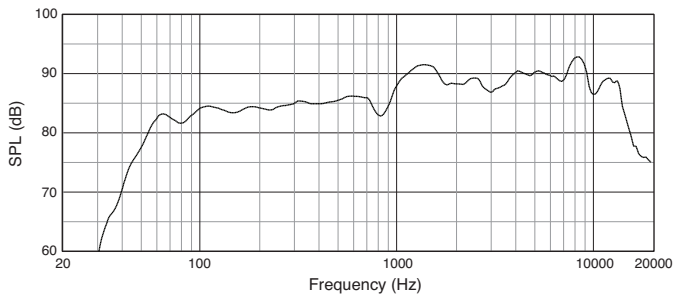

Pasión 6F

Passive 6.5" Full-Range Karaoke Loudspeaker with Front-Facing Port

FLEXIBLE INSTALLATION

As a member of the Pasión Series, which consists of five full-range speakers and a 12" subwoofer, the Pasión 6F provides venue owners flexible configuration options as it can be mixed

and matched with other Pasión speakers. The 6F loudspeaker can also be combined with the Pasión 12SP sub via speaker strut to create a portable solution.

SPECIFICATIONS

SYSTEM TYPE:	6.5", 2-way, bass-reflex
FREQUENCY RANGE (-10 dB)¹:	53 Hz - 17 kHz
FREQUENCY RESPONSE (±3 dB)¹:	75 Hz - 14 kHz
SENSITIVITY (1W@1M)¹:	87 dB
NOMINAL IMPEDANCE:	8 Ohms
MAXIMUM SPL²:	107 dB (113 dB peak)
POWER RATING³: (CONTINUOUS/PROGRAM/PEAK)	100 W/200 W/400 W
COVERAGE PATTERN:	100° × 120° (H × V)

DIMENSIONS (H × W × D):	222 mm × 396 mm × 257 mm 8.7 inch × 15.6 inch × 10.1 inch
NET WEIGHT:	7.5 Kg (16.5 lbs)
LF DRIVER:	1 × 6.5" Woofer
HF DRIVER:	2 × 3" Tweeter
INPUT CONNECTORS:	Spring push type terminal
ENCLOSURE CONSTRUCTION:	Vinyl covered MDF

- 1 Full space (4) conditions
- 2 Calculated maximum SPL based on rated power handling
- 3 IEC standard, pink noise with 6 dB crest factor for 100 hours

FREQUENCY RESPONSE