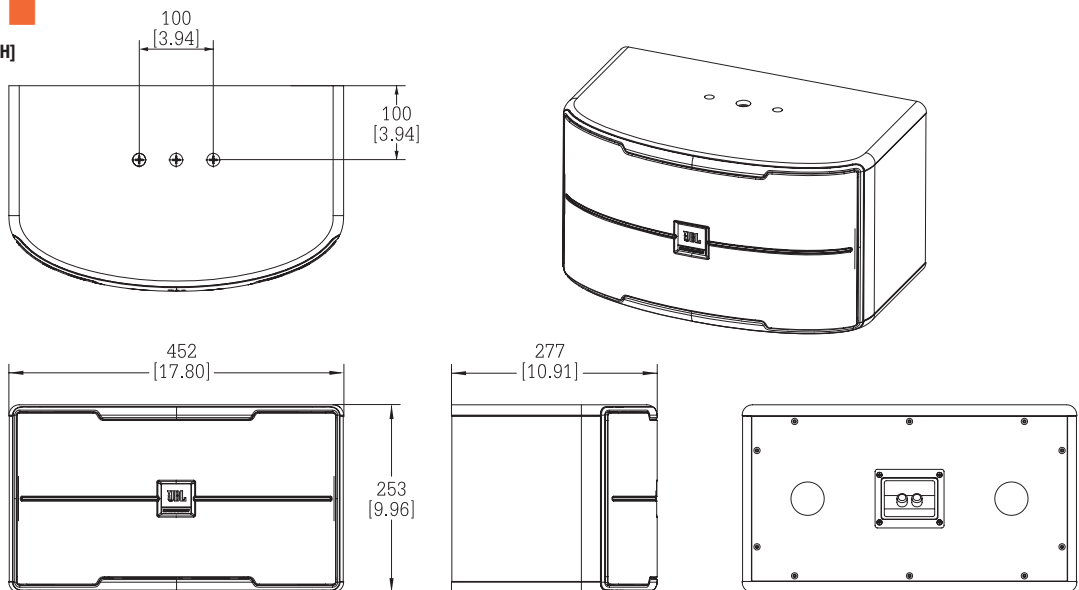

<b>DIMENSIONS (H × W × D):</b>	253 mm × 452 mm × 277 mm 10.0 inch × 17.8 inch × 10.9 inch
<b>NET WEIGHT:</b>	8.67 Kg (19.1 lbs)
<b>LF DRIVER:</b>	1 × 8" Woofer
<b>HF DRIVER:</b>	2 × 3" Tweeter
<b>INPUT CONNECTORS:</b>	Binding Post
<b>ENCLOSURE CONSTRUCTION:</b>	Vinyl covered MDF

## BEAMWIDTH ■

## DIMENSIONS ■

DIMENSIONS IN MM [INCH]

HARMAN Professional 8500 Balboa Blvd. Northridge, CA 91329 USA

© 2019 HARMAN International Industries, Incorporated. All rights reserved.  
Features, specifications and appearance are subject to change without notice.